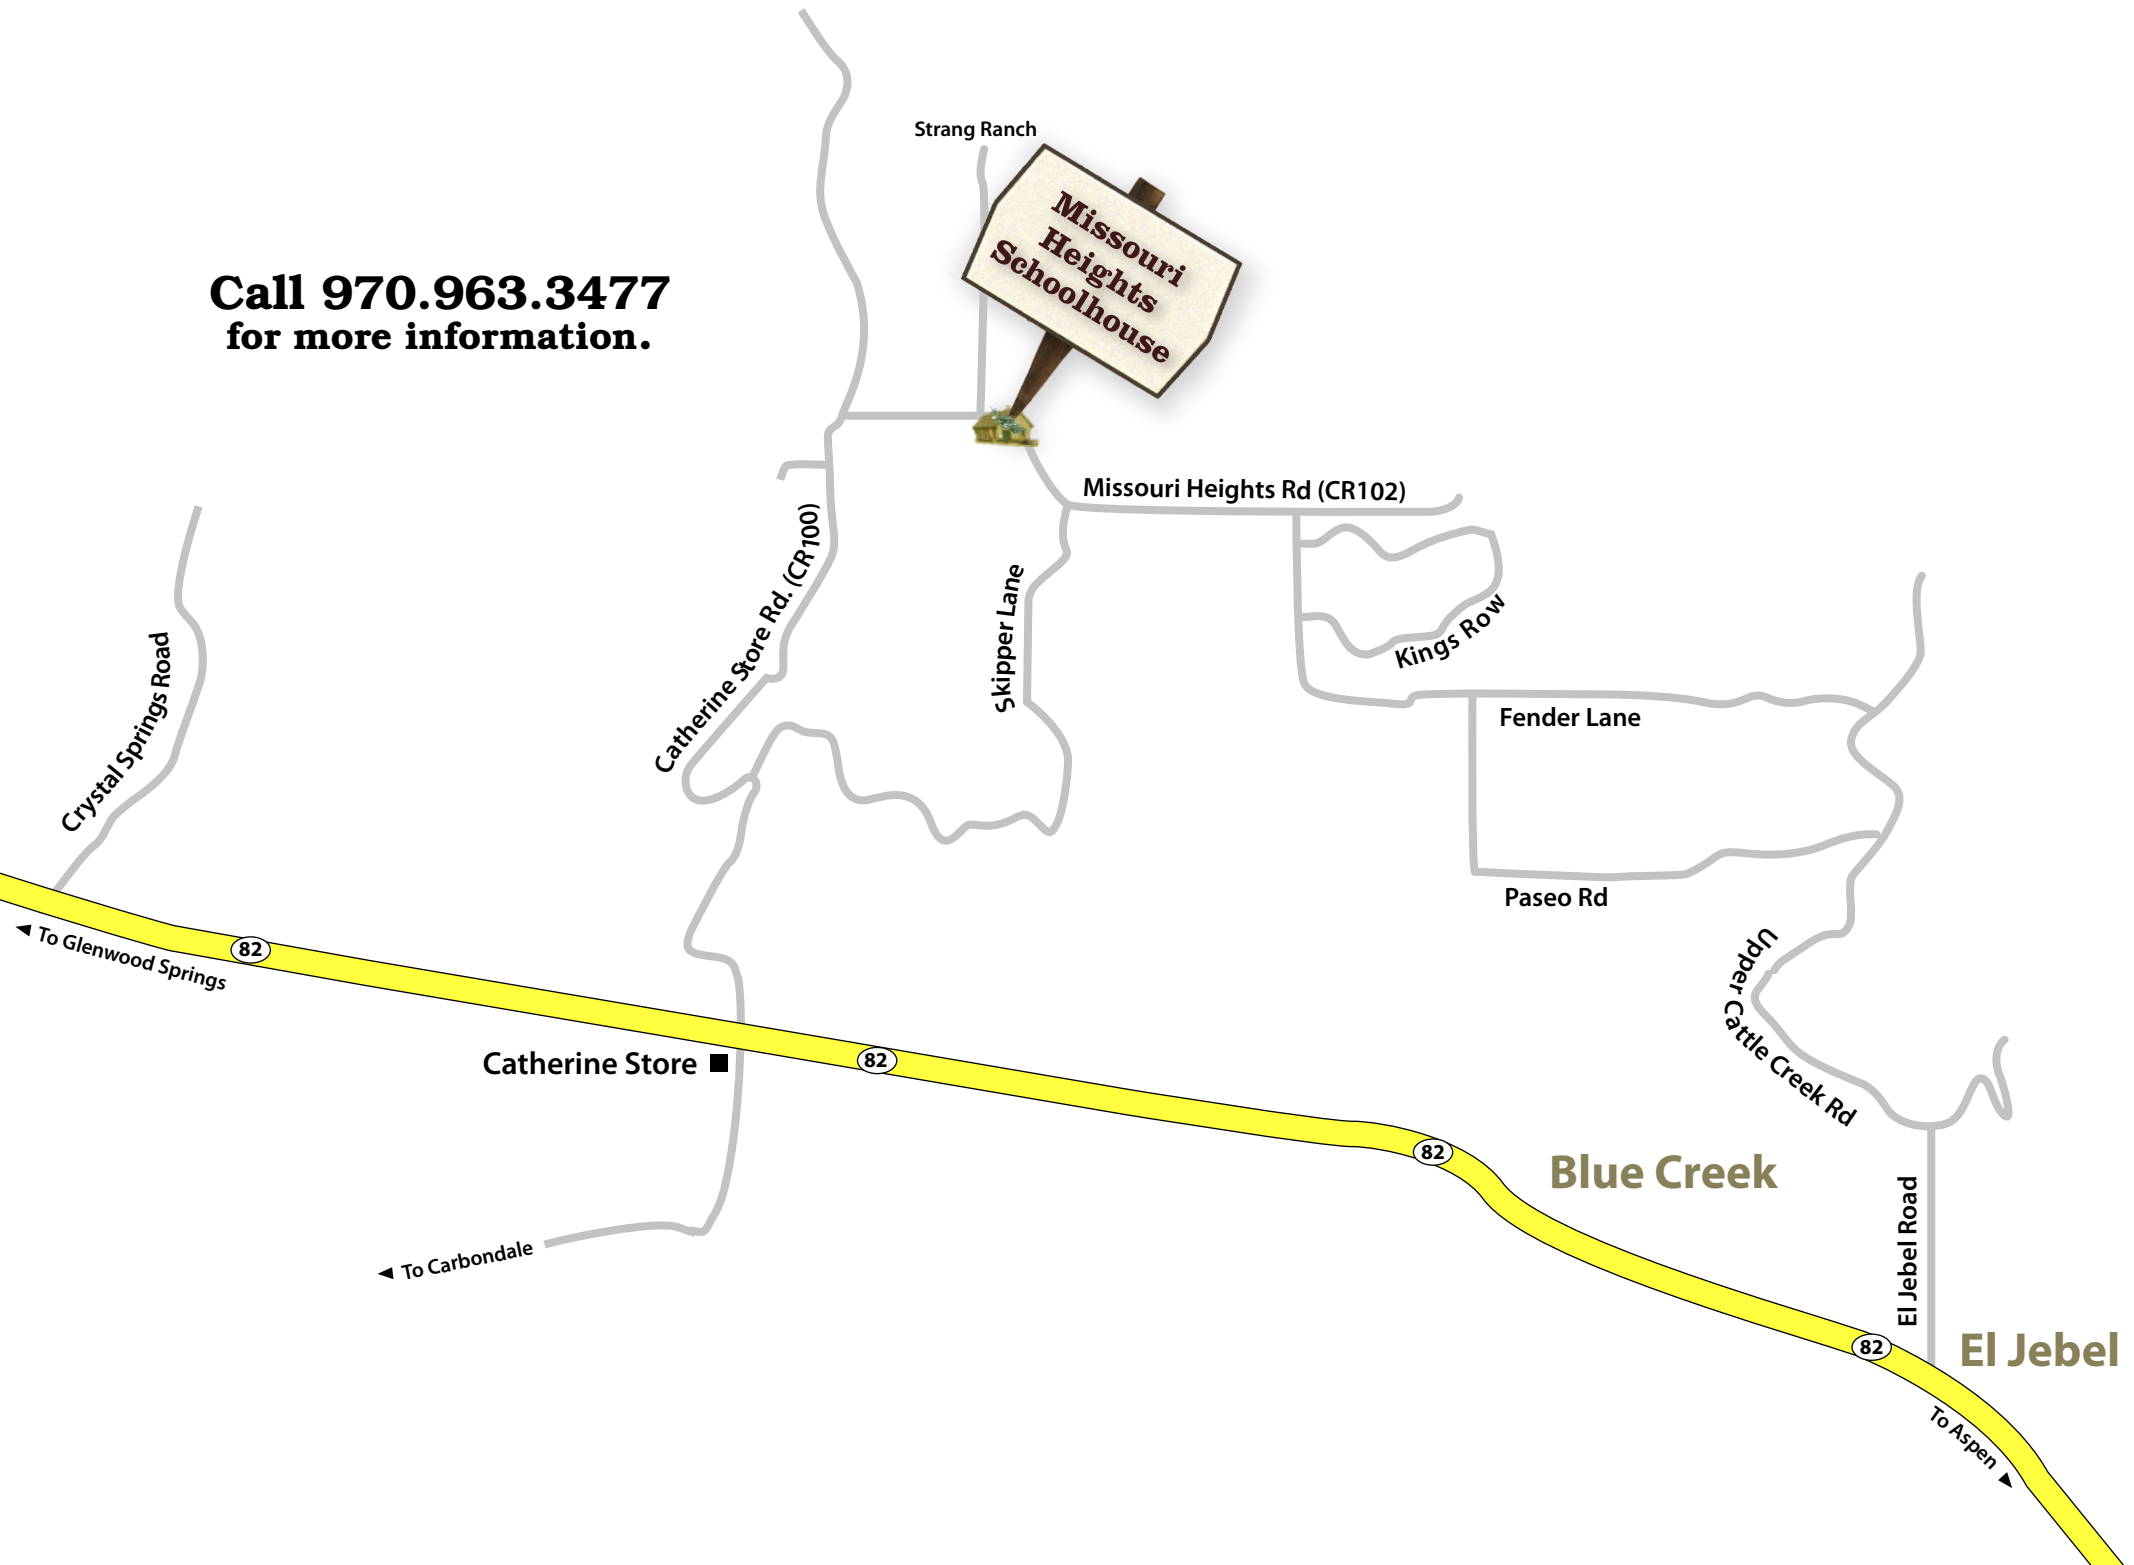

**Call 970.963.3477
for more information.**

Strang Ranch

Missouri Heights Rd (CR102)

Skipper Lane

Kings Row

Fender Lane

Paseo Rd

Upper Cattle Creek Rd

El Jebel Road

El Jebel

Blue Creek

82

82

82

82

Crystal Springs Road

◀ To Glenwood Springs

Catherine Store ■

◀ To Carbondale

To Aspen ▶